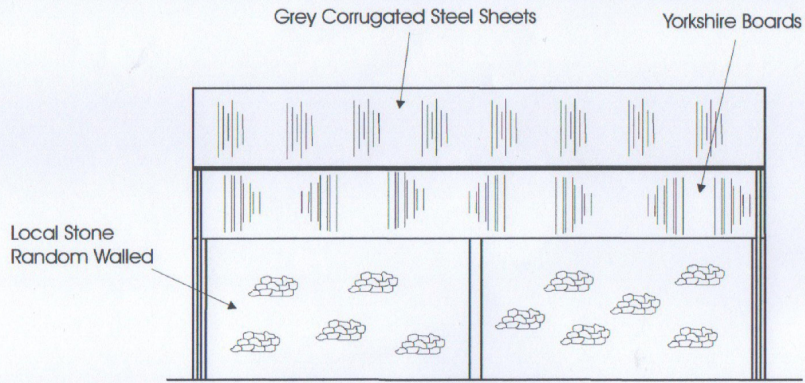

North Elevation

Proposed Sheep Building for O G Stead, Allerston.

14th April 2018

Scale 1 : 100